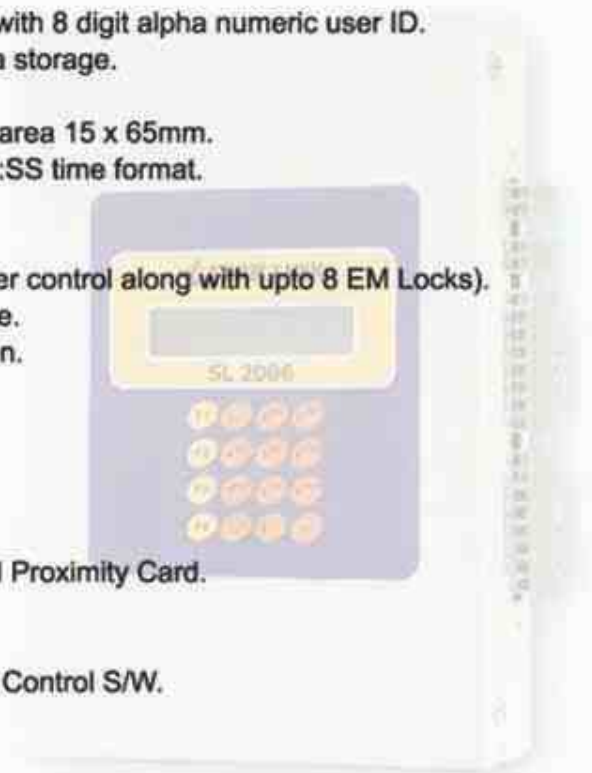

# ACCESS CONTROL

Door Controller

Smart Card / Proximity Reader

**Indian Readers with International Features**  
[www.starlinkindia.com](http://www.starlinkindia.com)

## Technical Specifications Of Door Controller

- Processor : 32 Bit RISC Micro Controller.
- 2 Mega-Byte Flash with data storage of 62,500 Records with 8 digit alpha numeric user ID.
- Memory Card support up to 1 GB for data transfer or data storage.
- Card Enrollment 15,000 records.
- 16 x 2 character alpha numeric Backlit LCD with window area 15 x 65mm.
- LCD display DD-MM-YYYY, day of the week and HH:MM:SS time format.
- Time Keeping: Built in 24 hours Quartz real time clock.
- Power Supply: 12V DC.  
(Star Link 12V 8A SMPS power supply is suitable to power control along with upto 8 EM Locks).
- Screw Connector Strip make connection easy and reliable.
- Piezo electric buzzer for accept and reject audio indication.
- Numbers of Doors Control: 8.
- Numbers of Readers Connected: 15.
- Multiple Access Group to restrict access area wise.
- Manual Switch Options in place of EXIT reader.
- Door Sensor options for door open time monitor.
- Reader Supported RS 485 type Mifare Smart Card or EM Proximity Card.
- RS 485 networking range 800 meters.
- Lock to Controller distance: Depend on wire resistance.
- Various report through Star Link windows based "Access Control S/W.
- Dimensions: 21cm. x 14 cm. x 5 cm.
- Weight: 1.1 Kg.
- Works on AC input voltage 180 - 260 volts 50 Hz.
- Operating Temperature 5 - 50 Degree Celsius.
- Humidity 10 - 90% Non-Condensing.